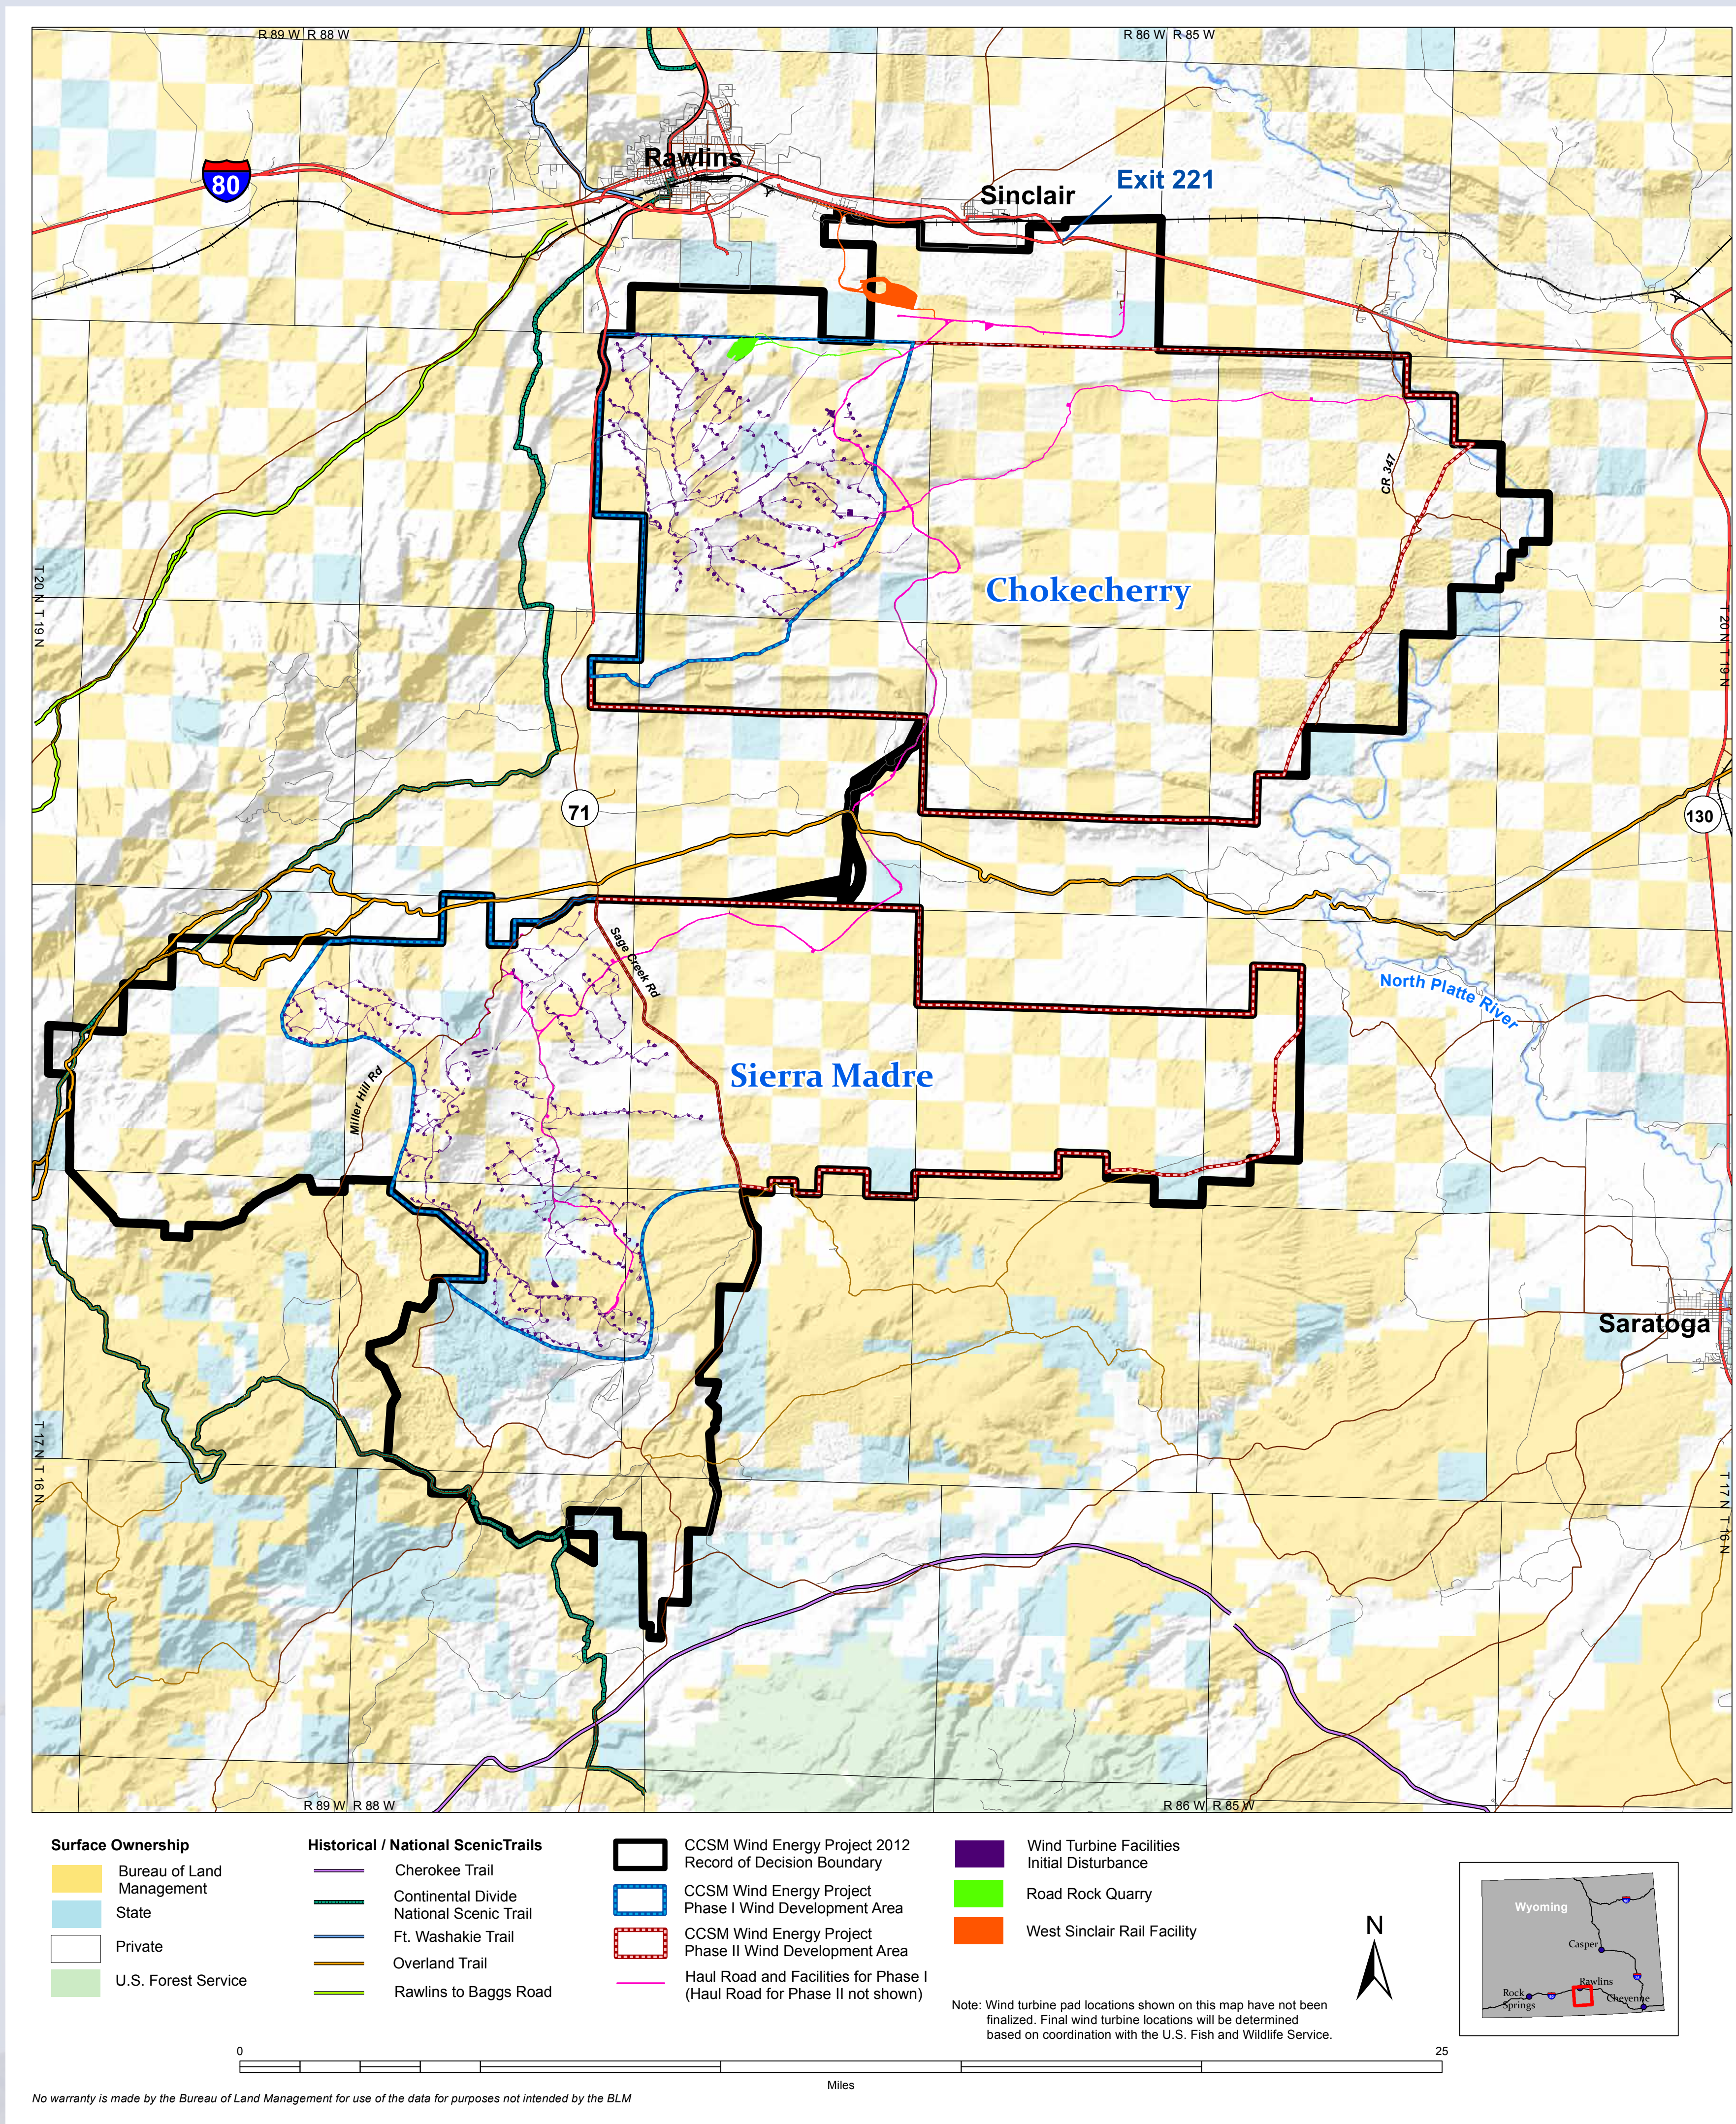

Chokecherry and Sierra Madre Wind Energy Project

BLM

Historic and Scenic Trails

High Desert District—Rawlins Field Office, Wyoming

No warranty is made by the Bureau of Land Management for use of the data for purposes not intended by the BLM